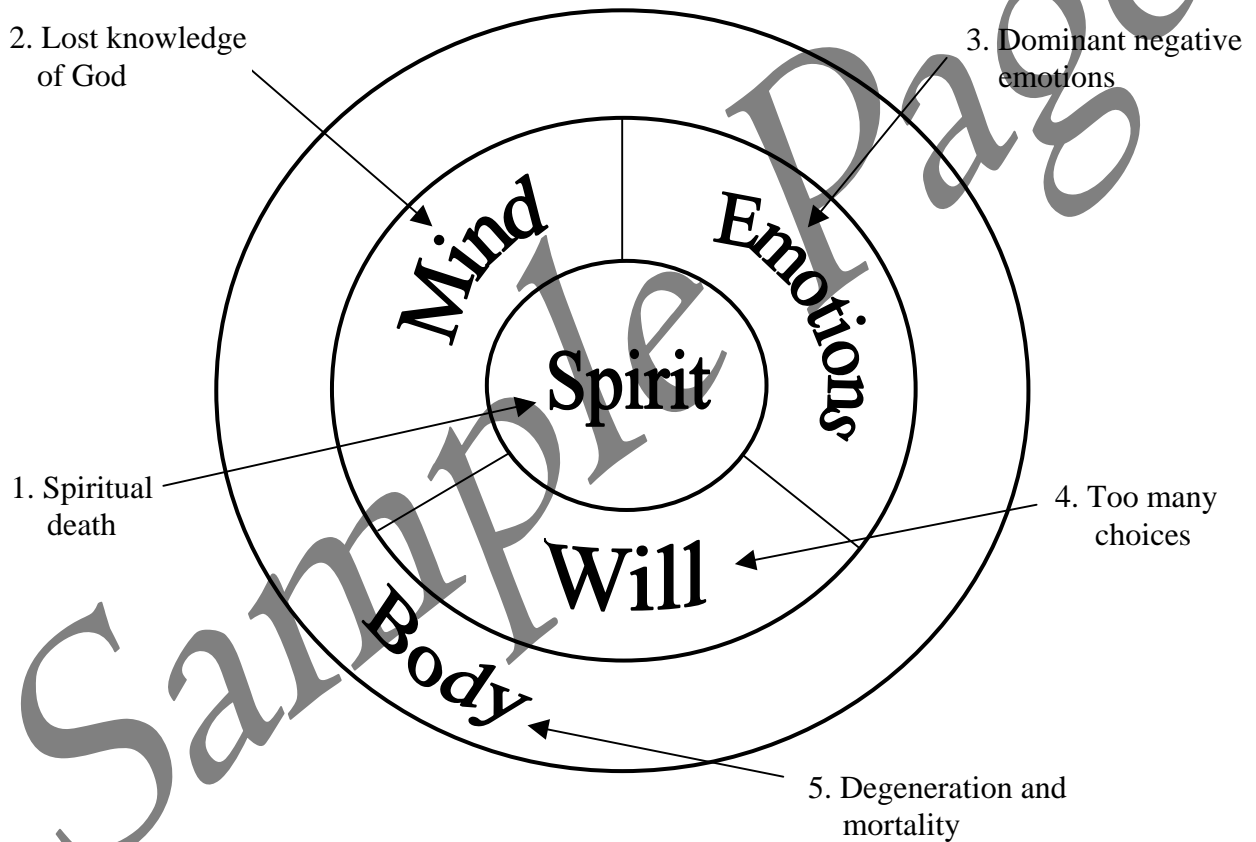

APPENDIX 1D (Continued)

Effects of the Fall on our Spirit, Soul, and Body

1. **Our Spirit:** Our spirit is destined to spiritual death and separation from God.
2. **Our Soul:** Our mind has lost the intimate knowledge of knowing God and His desires.
3. **Our Soul:** Our emotions are dominated by negative and unhealthy influences.
4. **Our Soul:** Our will is distracted away from God's will by too many choices.
5. **Our Body:** Our body will degenerate and die and return to the dust of the earth.